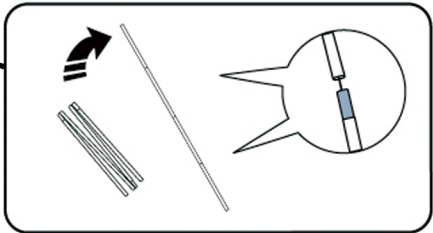

Press button in and slide poles together to connect

Slide graphic over the frame and secure with zipper at bottom

Optional accessories :  EZ Tube LED Light

 **CAUTION:** PLEASE READ THE INSTRUCTIONS BEFORE INSTALLING PRODUCTS