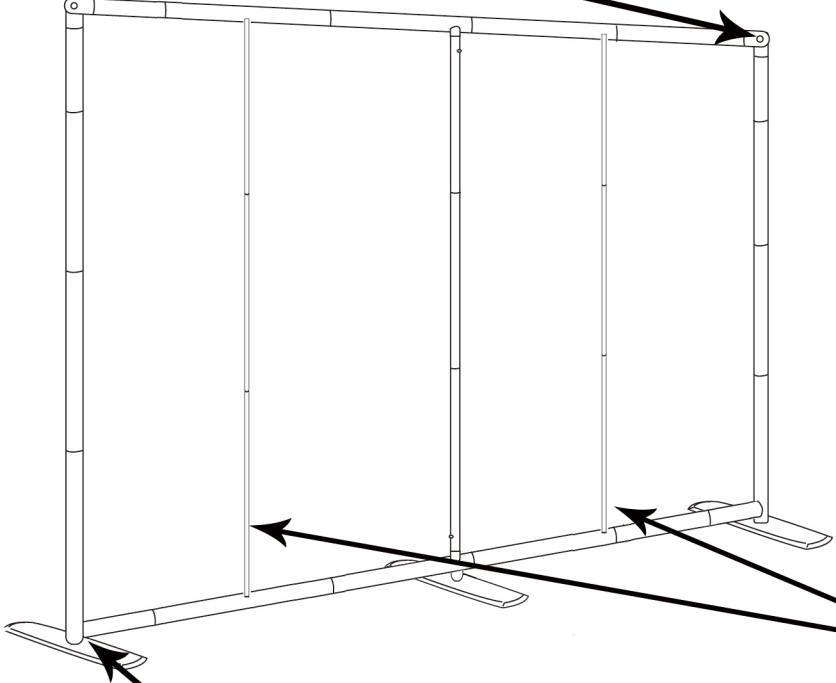

Press button in and slide poles together to connect

Slide graphic over the frame and secure with zipper at bottom

Optional accessories :  EZ Tube LED Light

 **CAUTION:** PLEASE READ THE INSTRUCTIONS BEFORE INSTALLING PRODUCTS