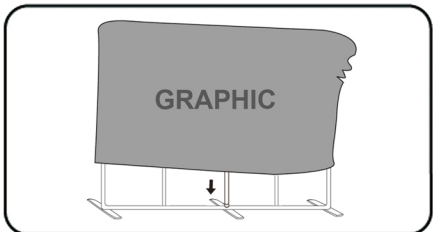

Press button in and slide poles together to connect

Slide graphic over the frame and secure with zipper at bottom

Optional accessories :  EZ Tube LED Light

 **CAUTION:** PLEASE READ THE INSTRUCTIONS BEFORE INSTALLING PRODUCTS