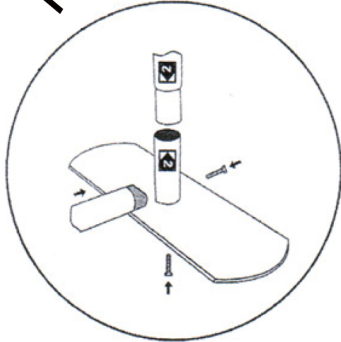

Press button in and slide poles together to connect

Slide graphic over the frame and secure with zipper at bottom

Optional accessories :  EZ Tube LED Light

 **CAUTION:** PLEASE READ THE INSTRUCTIONS BEFORE INSTALLING PRODUCTS